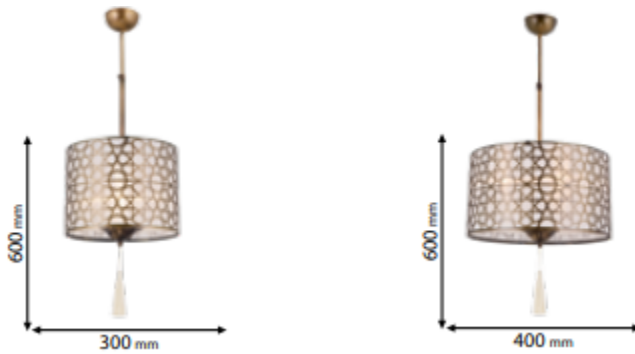

DIMENSIONS »

Catalogue number	Diameter (mm)	Height (mm)
955ERBA1/AN	300	600
955ERBA3/AN	400	600

ADDITIONAL INFORMATION »

Catalogue number	Barcode	Packing/Box (pcs)
955ERBA1/AN	3800131243560	1/3
955ERBA3/AN	3800131243577	1/3