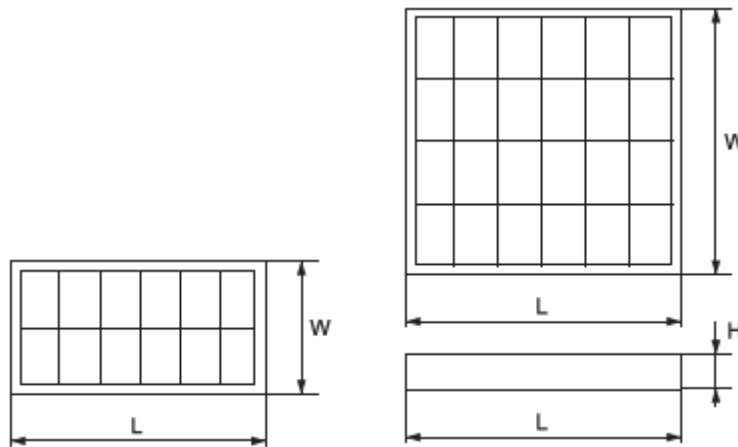

TECHNICAL SPECIFICATION

LENA – V with LED tubes

Technical data

- Rated voltage : 230V/50Hz
- Type of light source : LED tube
 - T8 10W 850Lm
 - T8 18W 1700Lm
- Protection against dust and moisture : IP21
- Housing: white powder painted sheet steel
- Reflector : aluminum double parabolic mirror
- Long life : 30000 hours
- Base: G13
- Colour rendering index: Ra≥80

Variants and dimensions

- LENA-V BM (recessed mounted luminaire) with LED tubes

Watt	Colour temp. (K)	Colour body	Size			Catalogue number	Packing (pcs)
			Length	Width	Height		
2X10W	6400	white	595	295	70	9LBM260LEDCW	1
2X10W	4000	white	595	295	70	9LBM260LED	1
4X10W	6400	white	595	595	70	9LBM460LEDCW	1
4X10W	4000	white	595	595	70	9LBM460LED	1
2X18W	6400	white	1195	295	70	9LBM2120LEDCW	1
2X18W	4000	white	1195	295	70	9LBM2120LED	1

- LENA-V OM (surface mounting) with LED tubes

Watt	Colour temp. (K)	Colour body	Size			Catalogue number	Packing (pcs)
			Length	Width	Height		
2X10W	6400	white	630	330	70	9LOM260LEDCW	1
2X10W	4000	white	630	330	70	9LOM260LED	1
4X10W	6400	white	630	630	70	9LOM460LEDCW	1
4X10W	4000	white	630	630	70	9LOM460LED	1
2X18W	6400	white	1230	330	70	9LOM2120LEDCW	1
2X18W	4000	white	1230	330	70	9LOM2120LED	1