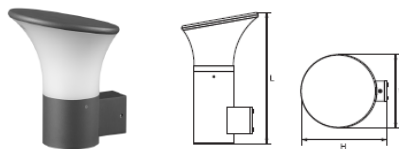

TECHNICAL SPECIFICATION

Garden lighting - GRF965

Technical data

- Nominal voltage: 230V/50-60Hz
- Power of the light source (not included in the commercial kit): max 23W
- Lampholder: E27
- Housing: Aluminum
- Diffuser: Polycarbonate (PC)
- Product colour: Dark grey
- Type Installation: Surface mounting on a wall; ground mounting
- Dust and humidity protection level: IP65
- Protection against electric shock: I
- Surface requirements: Class F

Areas of application

- Suitable for outdoor use
- Gardens
- Parks

Variants and dimensions

- GRF965-W (wall mounting)

Model	Watt	Colour body	Size (mm)			Catalogue number	Packing (pcs)
			Length	Width	Height		
GRF965	max 23W	dark grey	200	175	190	965W200	8

- GRF965 (ground mounting)

Model	Watt	Colour body	Size (mm)		Catalogue number	Packing (pcs)
			Length	Width		
GRF965	max 23W	dark grey	300	175	965P300	8
GRF965	max 23W	dark grey	500	175	965P500	4
GRF965	max 23W	dark grey	800	175	965P800	4