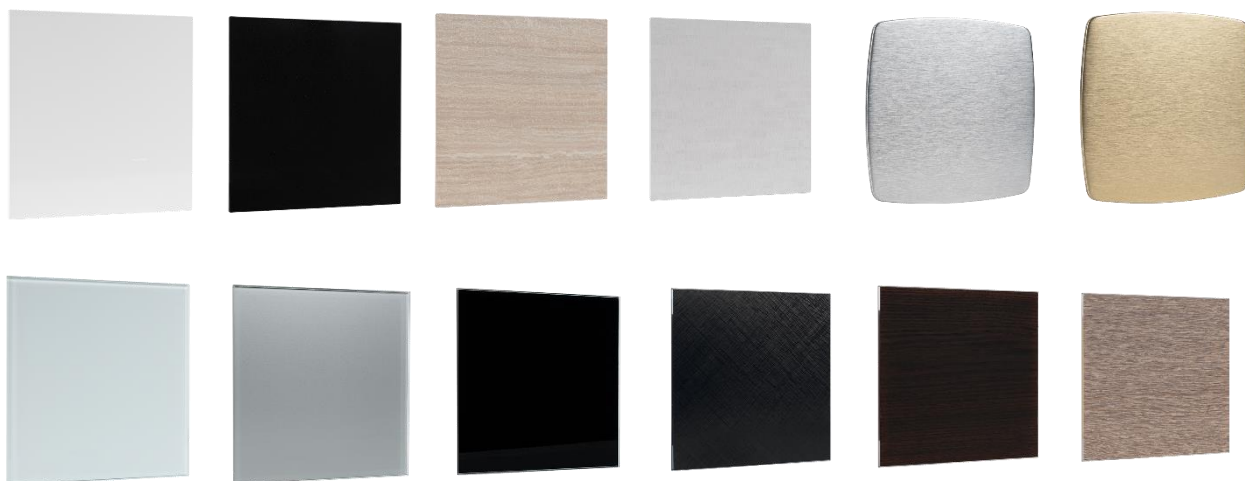

EL[®]MARK

The Brand of Electricity

ELMARK MX SERIES EASY MOUNTING WITH EXTRA DECORATIVE FRAMES

A axial fan with a decorative panel combines functionality with aesthetics, offering both ventilation for the bathroom and an attractive design element.

- ❖ **Sensor detection range: 2-8m/ Sensor detection angle: 360°**
- ❖ **Timer: 10s - 12m**

Dimension:

A: 100mm

B: 140/140mm

C: 98mm

D: 10mm

Decorative panels:

Catalog number	Material	Colour	Dimension (LxH)
500155	PVC	White	160x160mm
500156	PVC	Anthracite	160x160mm
500157	PVC	Stone	160x160mm
500158	PVC	Ceramic	160x160mm
500159	Glass	White	175x175mm
500163	Glass	Grey	175x175mm
500164	Glass	Black	175x175mm
500165	Glass	Metal black	175x175mm
500166	Glass	Dark wood	175x175mm
500167	Glass	Light wood	175x175mm
500168	PVC/aluminum	Matt silver	170x170mm
500169	PVC/aluminum	Matt gold	170x170mm