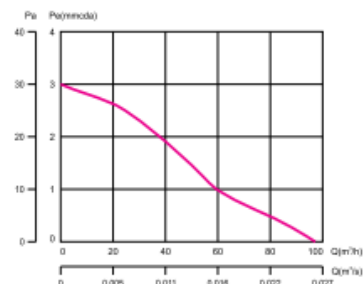

- ❖ **Sensor detection range: 2-8m/ Sensor detection angle: 360°**
- ❖ **Timer: 10s - 12m**

Dimension:

A: 100mm

B: 140/140mm

C: 98mm

D: 10mm

Decorative panels:

Catalog number	Material	Colour	Dimension (LxH)
500155	PVC	White	160x160mm
500156	PVC	Anthracite	160x160mm
500157	PVC	Stone	160x160mm
500158	PVC	Ceramic	160x160mm
500159	Glass	White	175x175mm
500163	Glass	Grey	175x175mm
500164	Glass	Black	175x175mm
500165	Glass	Metal black	175x175mm
500166	Glass	Dark wood	175x175mm
500167	Glass	Light wood	175x175mm
500168	PVC/aluminum	Matt silver	170x170mm
500169	PVC/aluminum	Matt gold	170x170mm