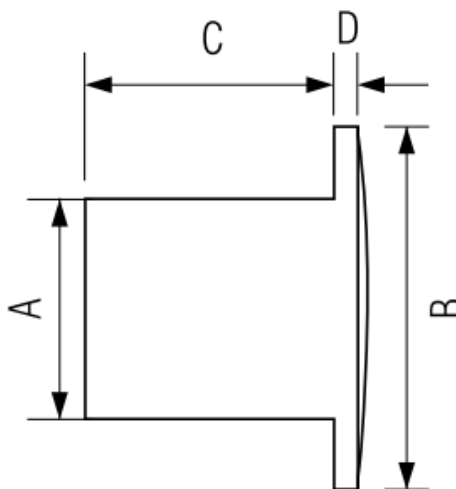

- ❖ **Sensor detection range: 2-8m/ Sensor detection angle: 360°**
- ❖ **Timer: 10s - 12m**

Dimension:

A: 100mm

B: 140/140mm

C: 98mm

D: 10mm

Decorative panels:

Catalog number	Material	Colour	Dimension (LxH)
500155	PVC	White	160x160mm
500156	PVC	Anthracite	160x160mm
500157	PVC	Stone	160x160mm
500158	PVC	Ceramic	160x160mm
500159	Glass	White	175x175mm
500163	Glass	Grey	175x175mm
500164	Glass	Black	175x175mm
500165	Glass	Metal black	175x175mm
500166	Glass	Dark wood	175x175mm
500167	Glass	Light wood	175x175mm
500168	PVC/aluminum	Matt silver	170x170mm
500169	PVC/aluminum	Matt gold	170x170mm