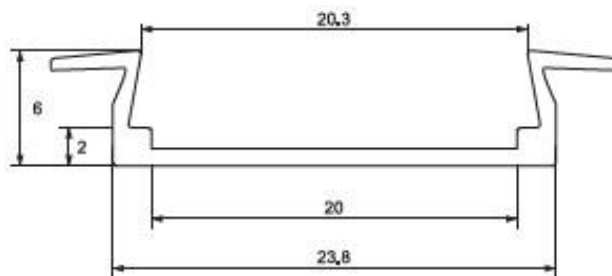

ALUMINIUM PROFILE FOR LED STRIP

ELM6220/2 – Recessed mounted

Variants and dimensions

Model		Catalogue number	Packing (pcs)
ELM6220/2-1000	Aluminum profile for LED strip with matt PVC cover-1m	99ACC26	1
ELM6220/2-end cap	PVC end cap	99ACC27	1