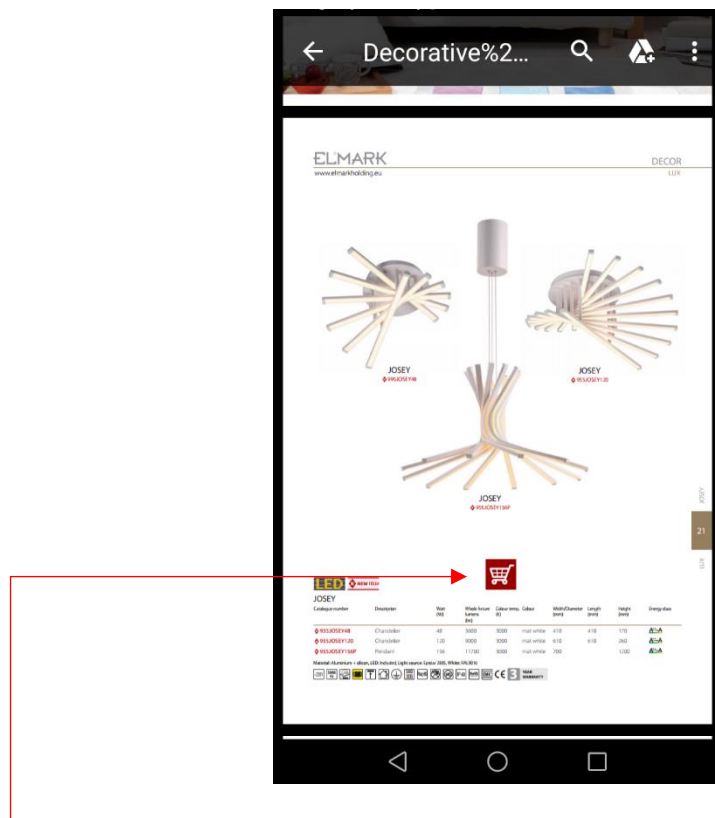

Za svaki od povezanih PDF fajlova možete uneti porudžbinu. Na svakoj učitanoj stranici postoji korpa za poručivanje. Njena funkcija je da Vam olakša poručivanje artikala.

Kada pritisnete na korpu biće prikazana kartica prvog unetog artikla, svi ostali artikli su prikazani kao povezani proizvodi.

Kada radite sa PDF linkom bićete preusmereni na elektronsku platformu ELMARK preko internet pretraživača. Mobilna aplikacija Elmark ne podržava ove linkove. Potrebno je ponovo uneti korisničko ime i lozinku pri registraciji.

ELMARK
The Brand of Electricity