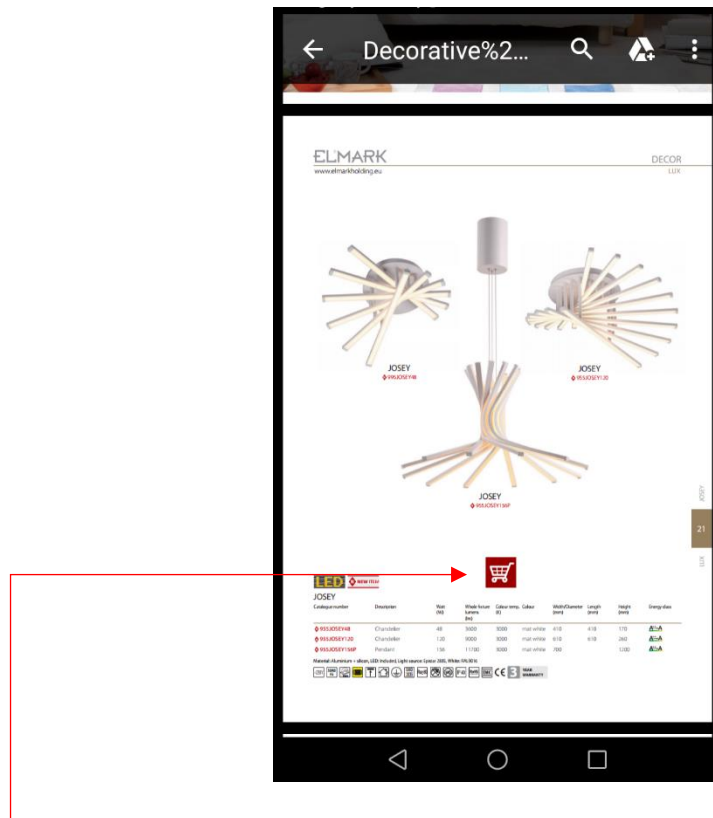

In fiecare fisier PDF, se poate plasa o comanda. In fiecare pagina incarcata se regaseste un cos. Aceasta functie doreste sa usureze accesul pentru plasarea comenzii a produselor dorite.

Cand dati click pe cos, se va vedea cardul primul produs din tabel. Toate celelalte produse sunt evidentiata ca produse similare.

Prin accesarea link-ului PDF, va conduce la platforma electronica ELMARK, cu ajutorul unui browser. Aplicatia mobila ELMARK nu functioneaza cu alte link-uri. Utilizatorul si parola vor fi solicitate pentru a fi introduse din nou.

ELMARK®
The Brand of Electricity